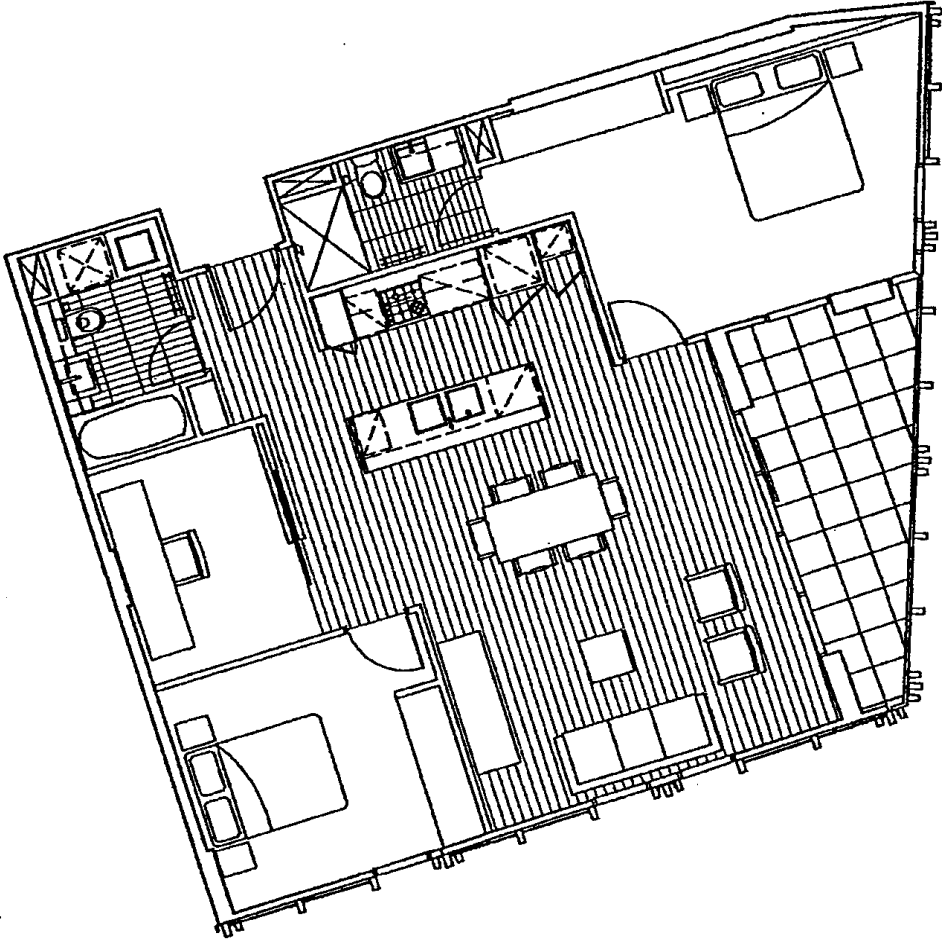

Buildings

B

Area

Floor Area 76.9m²
Balcony Area 9.8m²

InteriorDesign

TOSCANO
ARCHITECTS

Unit Type

- 2 Bedroom + Study
- Level One Unit B11
- Level Two Unit B45
- Level Three Unit B79
- Level Four Unit B113
- Level Five Unit B147