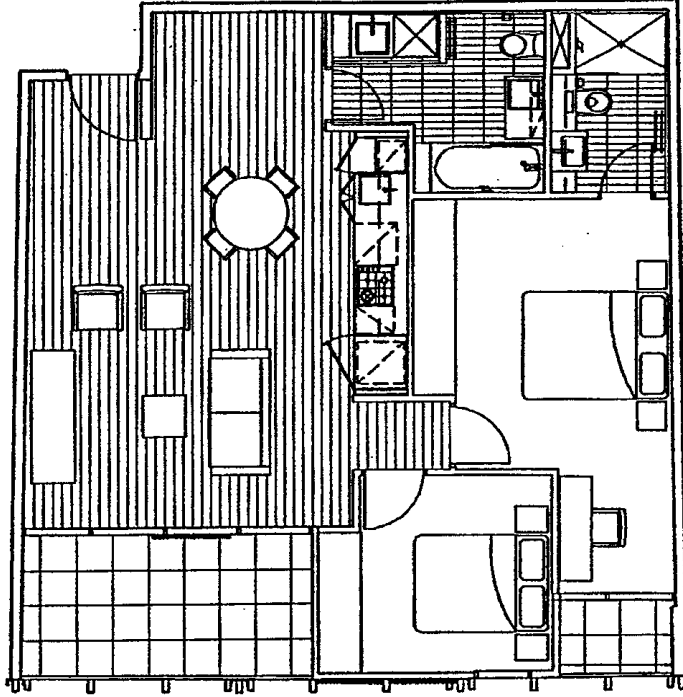

Interior Design

TOSCANO
ARCHITECTS

Unit Type

2 Bedroom
Level One
Units A7, A9, A10

Buildings

A

Area

Area 74.5m²
Balcony Area 5.3m²

Unit Type

- 2 Bedroom + Study
- Level One Units B2,B4,B6,B8,B10
- Level Two Units B36,B38,B40,B42,B44,B49
- Level Three Units B70,B72,B74,B76,B78,B83
- Level Four Units B104,B106,B108,B110,B112,B117
- Level Five Units B138,B140,B142,B144,B146,B151