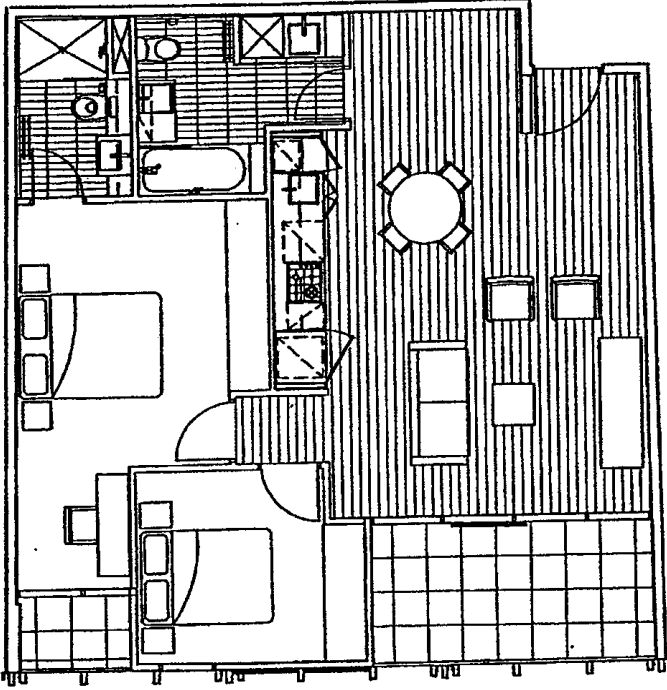

Unit Type

- 2 Bedroom + Study
- Level One Units B2,B4,B6,B8,B10
- Level Two Units B36,B38,B40,B42,B44,B49
- Level Three Units B70,B72,B74,B76,B78,B83
- Level Four Units B104,B106,B108,B110,B112,B117
- Level Five Units B138,B140,B142,B144,B146,B151

Buildings

B

Area

Floor Area 76.9m²
Balcony Area 9.8m²

Interior Design

TOSCANO
ARCHITECTS

Unit Type

- 2 Bedroom + Study Units B3,B5,B9,B14
- Level One Units B37,B39,B43,B48,B50,B51
- Level Two Units B71,B73,B77,B85,B84,B82
- Level Three Units B105,B107,B111,B118,B116,B119
- Level Four Units B139,B141,B145,B152,B150,B153