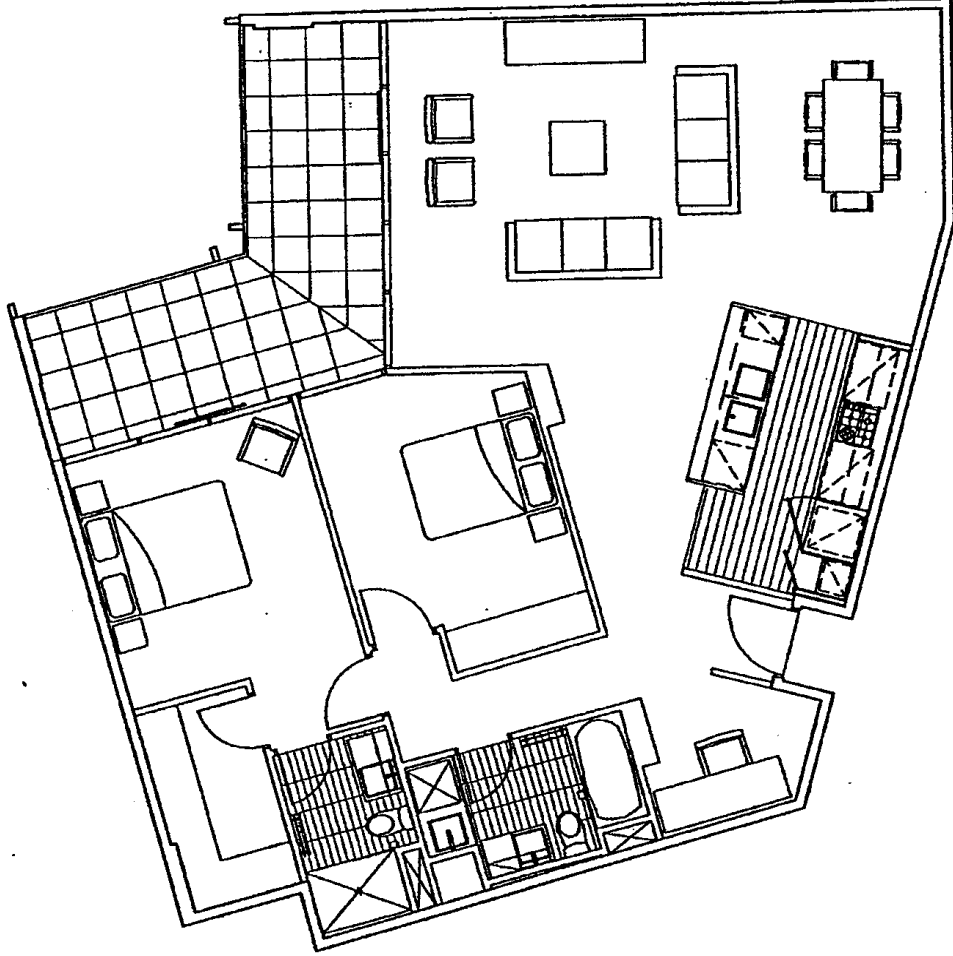

Unit Type

- 2 Bedroom + Study
- Level One Unit B33
- Level Two Unit B67
- Level Three Unit B101
- Level Four Unit B135
- Level Five Unit B169

Buildings

B

Area

Floor Area 74.2m²
Balcony Area 20.3m²

Interior Design

TOSCANO
ARCHITECTS

Unit Type

- 2 Bedroom + Study
- Level One Unit B23
- Level Two Unit B57
- Level Three Unit B91
- Level Four Unit B125
- Level Five Unit B159

Buildings

B

Area

Floor Area 109.7m²
Balcony Area 16.2m²