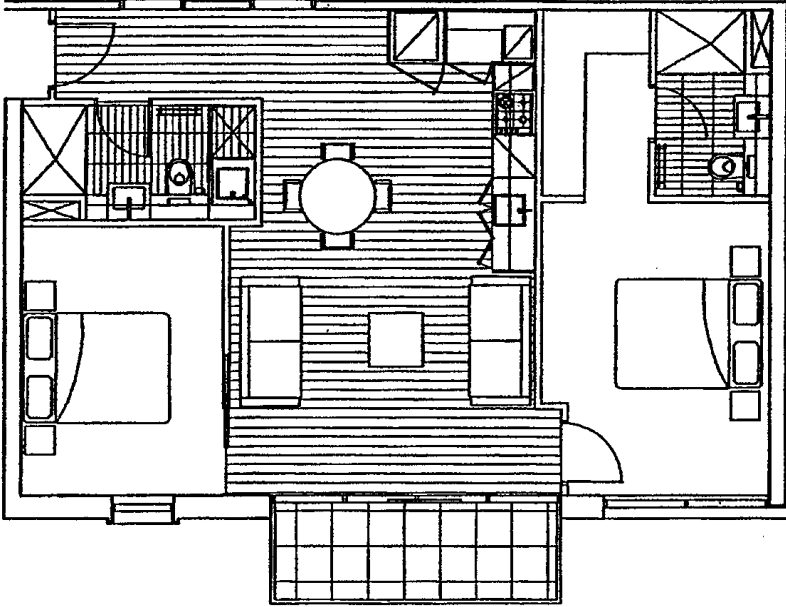

Unit Type

2 Bedroom
Level One
Units A7, A9, A10

Buildings

A

Area

Area 74.5m²
Balcony Area 5.3m²