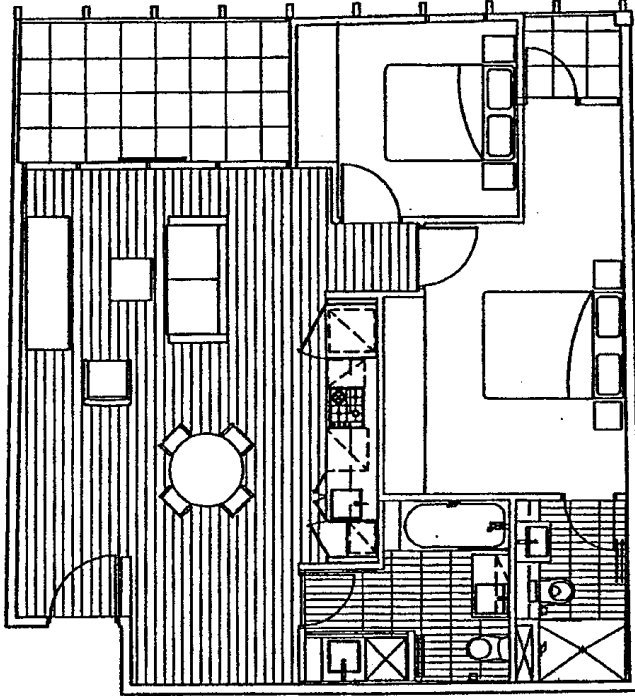

Floor Area 87.1m²
Balcony Area 24.6m²

SJB

Interior Design

TOSCANO
ARCHITECTS

Unit Type

- 2 Bedroom + Study
Units B19, B21, B25, B27
- Level One
Units B55, B53, B59, B61
- Level Two
Units B89, B87, B93, B95
- Level Four
Units B123, B121, B127, B129
- Level Five
Units B155, B157, B161, B163