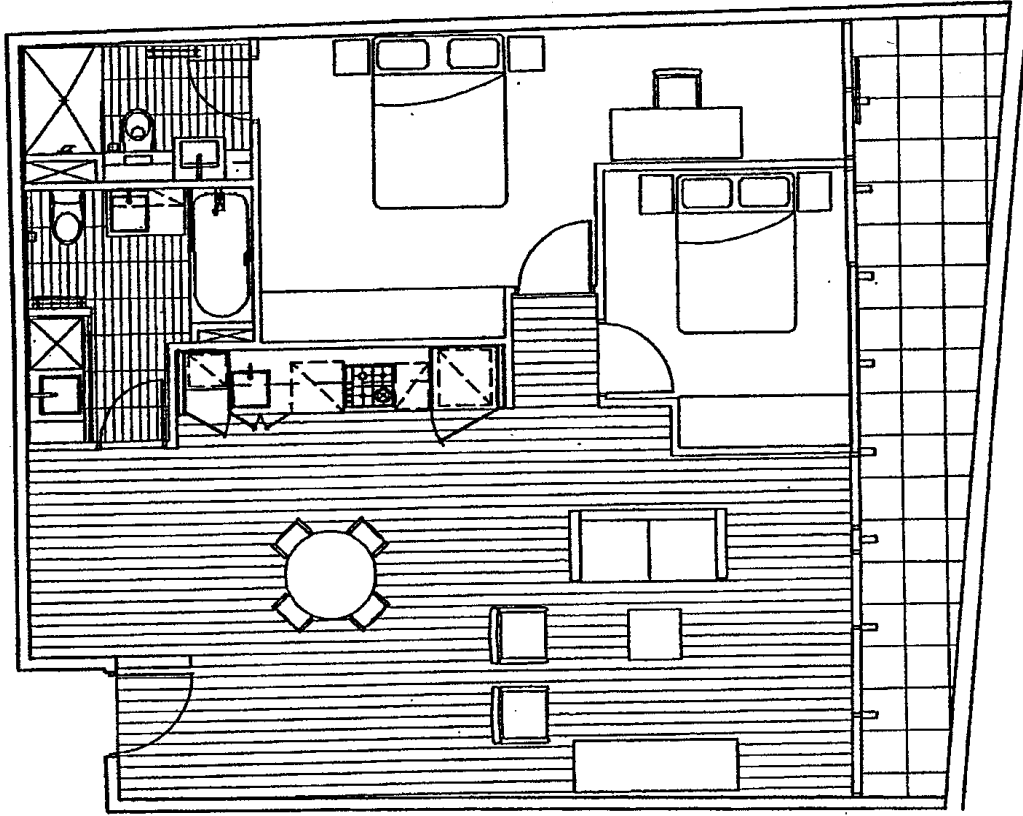

Unit Type

2 Bedroom + Study
Level One Unit B15

Buildings

B

Area

Floor Area 87.1m²
Balcony Area 13.7m²