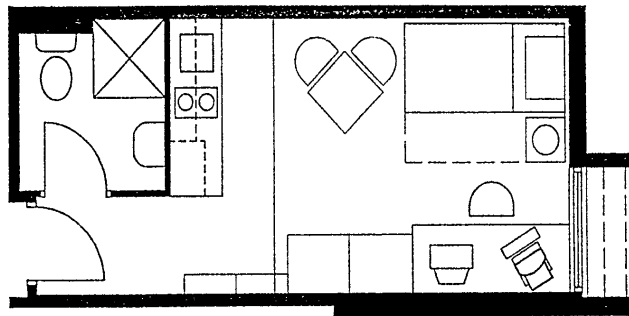

**Clarke  
Hopkins  
Clarke**

**HOME@  
FLINDERS**  
THE STUDENT EMPIRE  
268

type	two bedroom apartment	N
size	41.43m <sup>2</sup>	
unit no.	2.01, 4.01	

0 5

Clarke  
Hopkins  
Clarke

**HOME@  
FLINDERS**  
THE STUDENT EMPIRE  
268

type	two bedroom apartment	N
size	32.34m <sup>2</sup>	
unit no.	2.02, 4.02	

0 5

**Clarke  
Hopkins  
Clarke**

**HOME@  
FLINDERS**  
THE STUDENT EMPIRE  
268

type	studio apartment	N
size	19.44m <sup>2</sup>	
unit no.	1.06, 2.03, 3.06, 4.03, 5.06, 6.03, 7.03	