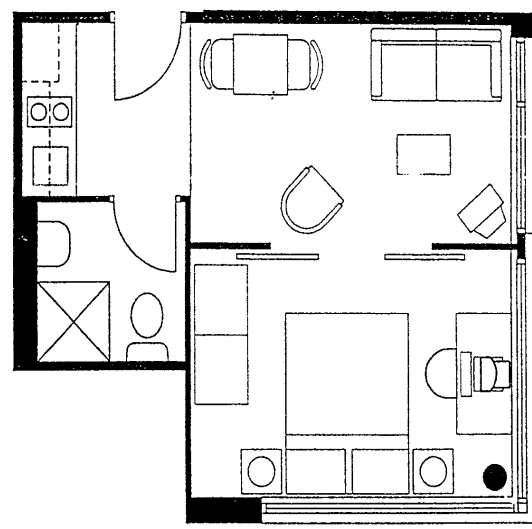

0 5

**Clarke  
Hopkins  
Clarke**

**HOME@  
FLINDERS**  
THE STUDENT EMPIRE  
268

type one bedroom apartment  
size 31.27m<sup>2</sup>  
unit no. 7.01

**Clarke  
Hopkins  
Clarke**

**HOME@  
FLINDERS**  
THE STUDENT EMPIRE  
268