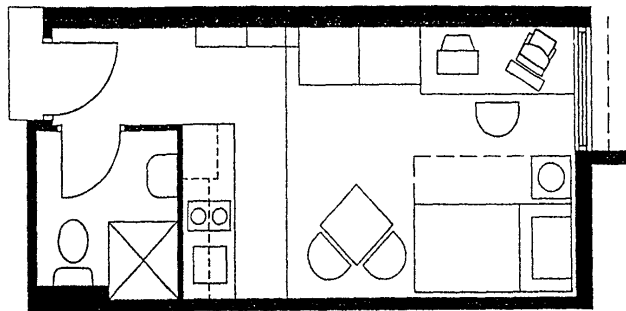

Bayercoun
PTY LTD

**Clarke
Hopkins
Clarke**