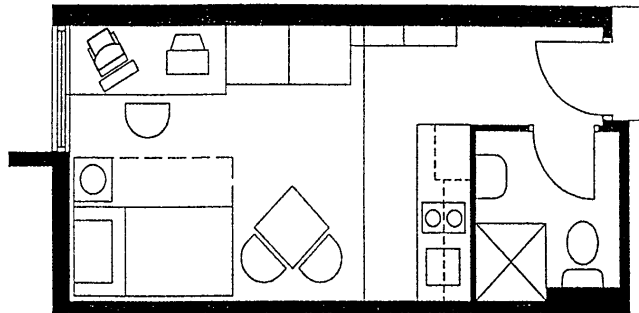

Bayerdown
PTY LTD

Clarke
Hopkins
Clarke