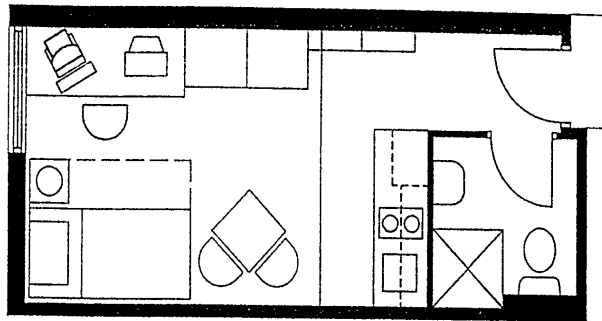

type	studio apartment	N
size	19.50m <sup>2</sup>	
unit no.	1.23, 2.20, 3.23, 4.20, 5.23, 6.20, 7.20, 8.20, 9.20, 10.20, 11.20, 12.20, 13.20	

0 5

*Bayercoun*  
PTY LTD

**Clarke  
Hopkins  
Clarke**

**HOME@  
FLINDERS**  
THE STUDENT EMPIRE  
268