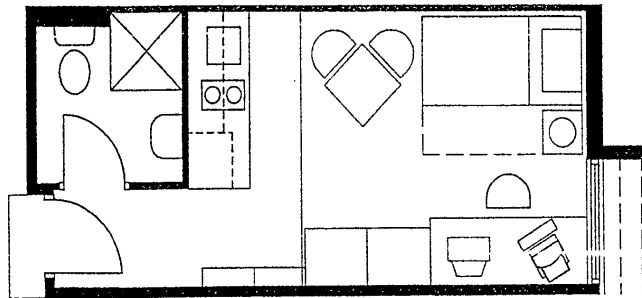

Bayercoun
PTY LTD

Clarke
Hopkins
Clarke