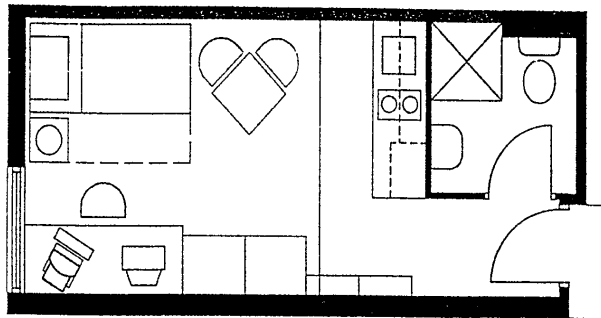

type studio apartment

size 19.50m<sup>2</sup>

unit no. 1.22, 2.19, 3.22, 4.19,  
5.22, 6.19, 7.19, 8.19, 9.19,  
10.19, 11.19, 12.19, 13.19

Bayercup  
PTY LTD

Clarke  
Hopkins  
Clarke

**HOME@  
FLINDERS**  
THE STUDENT EMPIRE  
268