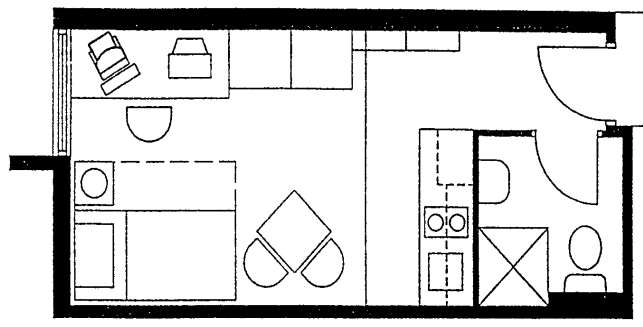

**HOME@
FLINDERS**
THE STUDENT EMPIRE
268

type	studio apartment	N
size	19.50m²	
unit no.	1.20, 2.17, 3.20, 4.17, 5.20, 6.17, 7.17, 8.17, 9.17, 10.17, 11.17, 12.17, 13.17	
	0	5