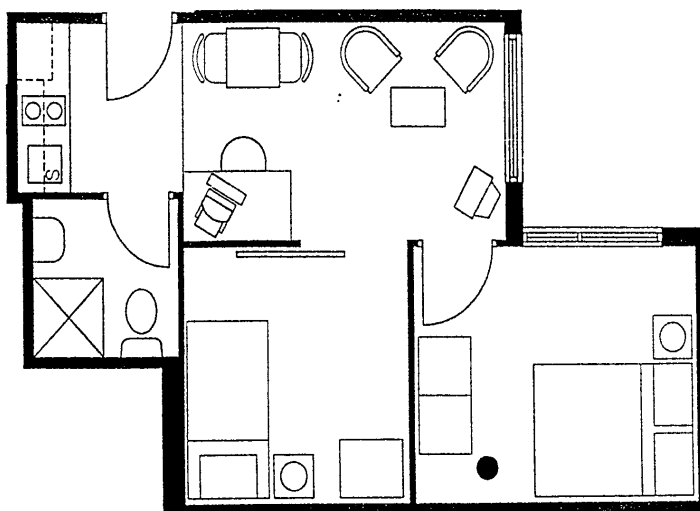

**Clarke  
Hopkins  
Clarke**

**HOME@  
FLINDERS**  
THE STUDENT EMPIRE  
268

type	two bedroom apartment	N
size	41.43m <sup>2</sup>	
unit no.	2.01, 4.01	

0 5

Clarke  
Hopkins  
Clarke

**HOME@  
FLINDERS**  
THE STUDENT EMPIRE  
268

type	two bedroom apartment	N
size	32.34m <sup>2</sup>	
unit no.	2.02, 4.02	

0 5

**Clarke  
Hopkins  
Clarke**

**HOME@  
FLINDERS**  
THE STUDENT EMPIRE  
268

type	studio apartment	N
size	19.44m <sup>2</sup>	
unit no.	1.06, 2.03, 3.06, 4.03, 5.06, 6.03, 7.03	