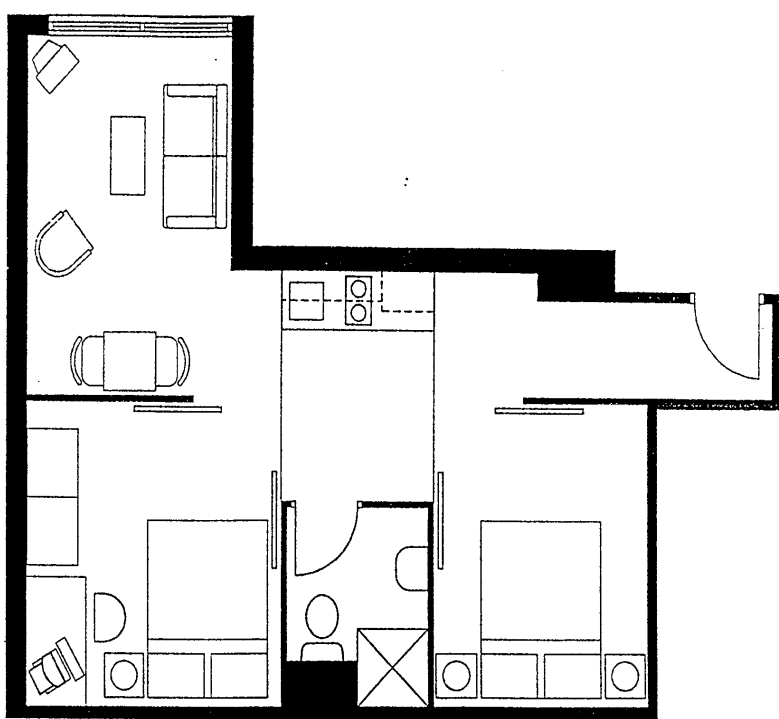

**Clarke  
Hopkins  
Clarke**

**HOME@  
FLINDERS**  
THE STUDENT EMPIRE  
268

type	two bedroom apartment	N
size	41.43m <sup>2</sup>	
unit no.	2.01, 4.01	

0 5

Clarke  
Hopkins  
Clarke

**HOME@  
FLINDERS**  
THE STUDENT EMPIRE  
268

type	two bedroom apartment	N
size	32.34m <sup>2</sup>	
unit no.	2.02, 4.02	

0 5

**Clarke  
Hopkins  
Clarke**

**HOME@  
FLINDERS**  
THE STUDENT EMPIRE  
268

type	studio apartment	N
size	19.44m <sup>2</sup>	
unit no.	1.06, 2.03, 3.06, 4.03, 5.06, 6.03, 7.03	