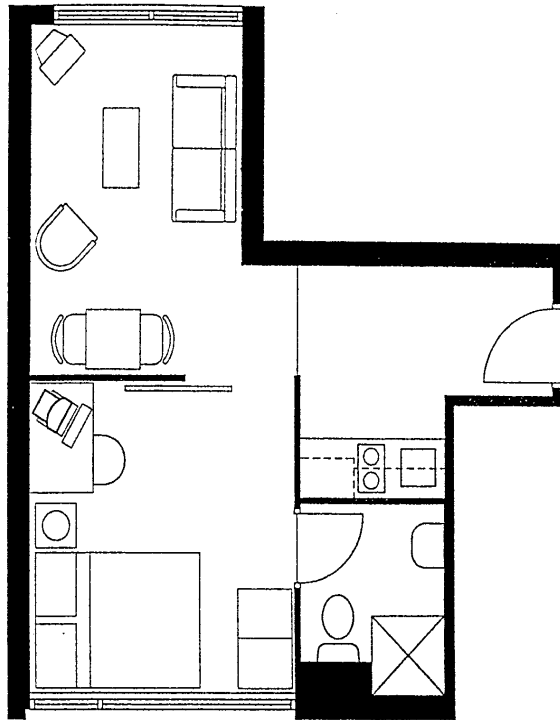

**Clarke
Hopkins
Clarke**