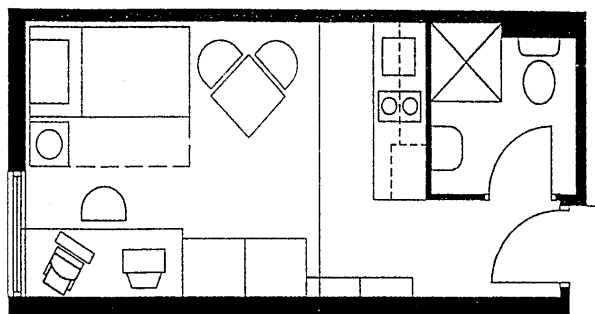

**HOME@
FLINDERS**
THE STUDENT EMPIRE
268

type	studio apartment	N
size	19.50m²	
unit no.	1.25, 2.22, 3.25, 4.22, 5.25, 6.22, 7.22, 8.22, 9.22, 10.22, 11.22, 12.22	

0 5