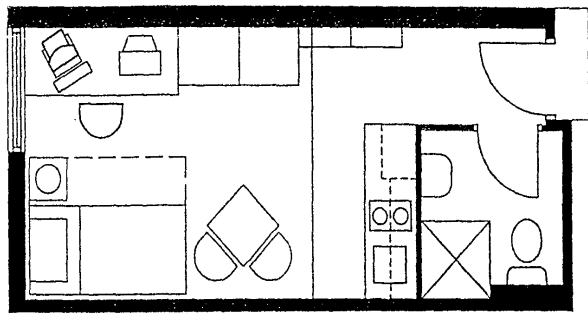

**HOME@
FLINDERS**
THE STUDENT EMPIRE
268

type studio apartment

size 19.50m²

unit no. 1.22, 2.19, 3.22, 4.19,
5.22, 6.19, 7.19, 8.19, 9.19,
10.19, 11.19, 12.19, 13.19