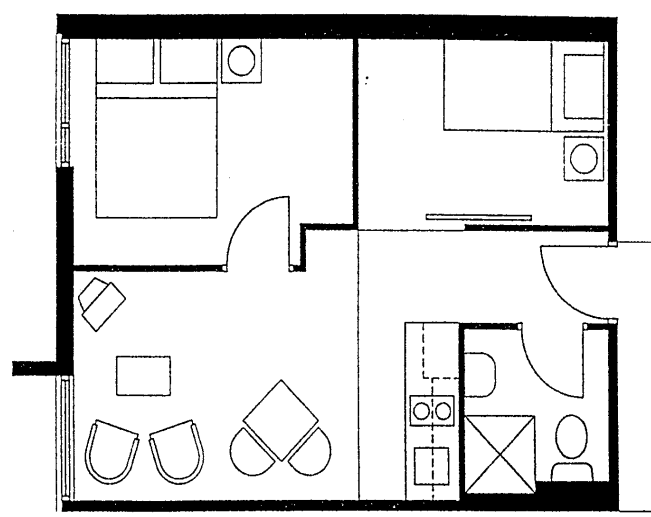

**Clarke
Hopkins
Clarke**