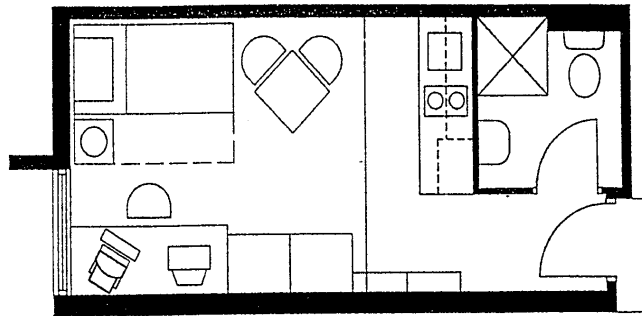

Bayercoun
PTY LTD

Clarke
Hopkins
Clarke