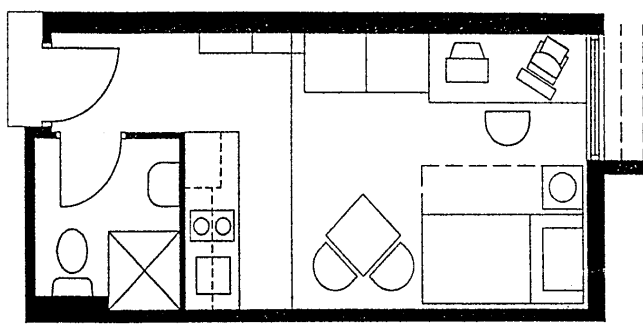

**HOME@
FLINDERS**

THE STUDENT EMPIRE

268

type	studio apartment	N
size	19.50m²	
unit no.	1.07, 2.04, 3.07, 4.04, 5.07, 6.04, 7.04, 8.04, 9.04, 10.04, 11.04, 12.04, 13.04	
	0	5