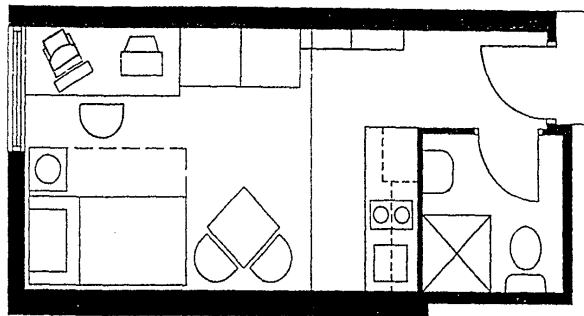

**Clarke
Hopkins
Clarke**