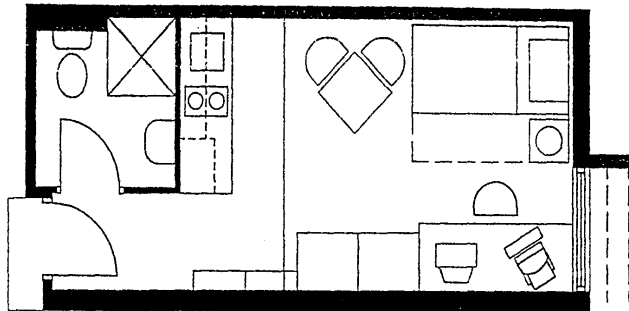

Bayericum
PTY LTD

**Clarke
Hopkins
Clarke**