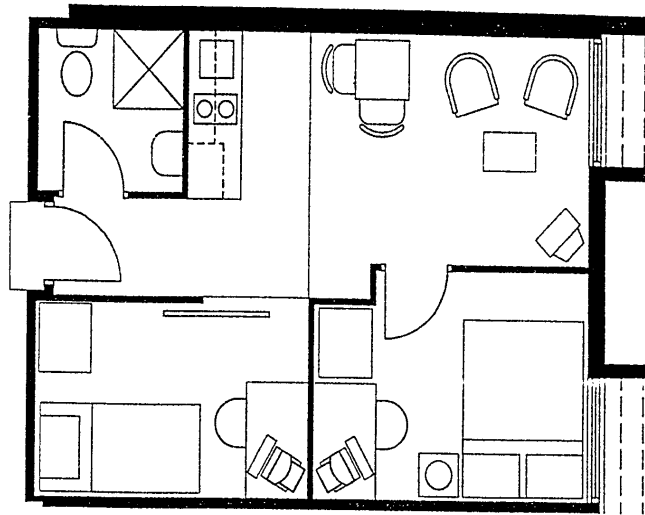

**HOME@  
FLINDERS**  
THE STUDENT EMPIRE  
268

type	studio apartment	N
size	19.50m <sup>2</sup>	
unit no.	1.15, 2.12, 3.15, 4.12, 5.15, 6.12, 7.12, 8.12, 9.12, 10.12, 11.12, 12.12	

0 5

**Clarke  
Hopkins  
Clarke**