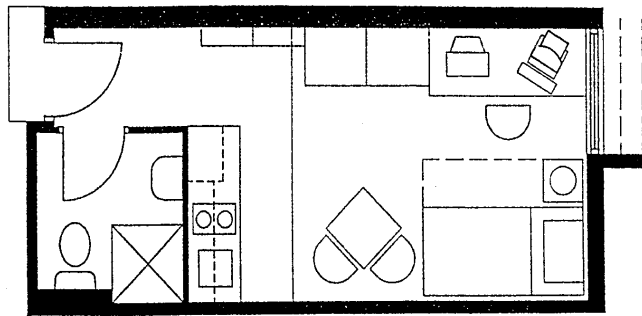

**Clarke
Hopkins
Clarke**