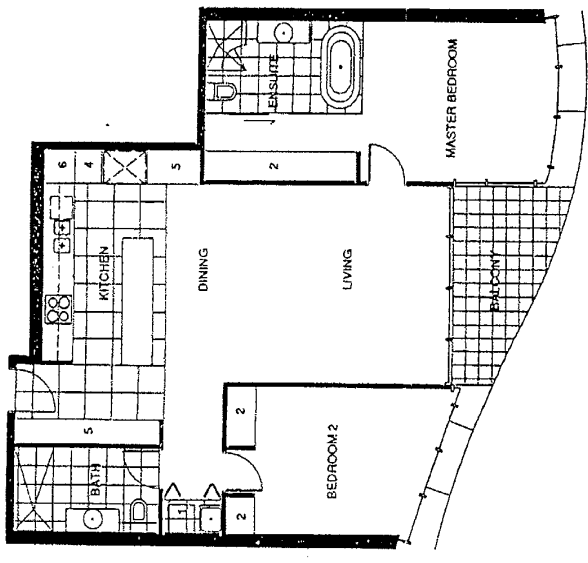

KEY PLAN
LEVELS 2-14

- LEGEND
- 1 LAUNDRY
 - 2 ROBE
 - 3 LINEN
 - 4 PANTRY
 - 5 CUPBOARD

YVE

576-578 ST. KILDA ROAD

ST. KILDA ROAD

KEY PLAN
LEVELS 2-11

LEGEND

- 1 LAUNDRY
- 2 ROBE
- 3 LINEN
- 4 HALLWAY
- 5 CURTAIN
- 6 APPLIANCES

YVE

576-578 ST. KILDA ROAD

13-05-03

- LEGEND**
- 1 LAUNDRY
 - 2 BATH
 - 3 LINEN
 - 4 PANTRY
 - 5 CUPBOARD
 - 6 APPLIANCES

YVE

576-578 ST. KILDA ROAD

ST. KILDA ROAD

KEY PLAN
LEVELS 2-14

LEGEND

- 1 LAUNDRY
- 2 ROBE
- 3 PANTRY
- 4 CUPBOARD
- 5 APPLIANCE CUPBOARD

YVE

576-578 ST. KILDA ROAD